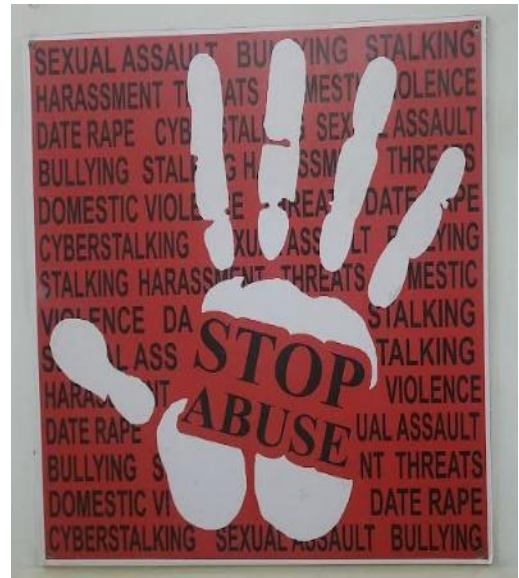

Organisation wide awareness and undertakings on policies with zero tolerance

Signboards are displayed at various places in the college campus

PRINCIPAL
 Kannada Sangha Pune's
 Kaveri College of Arts, Science & Commerce